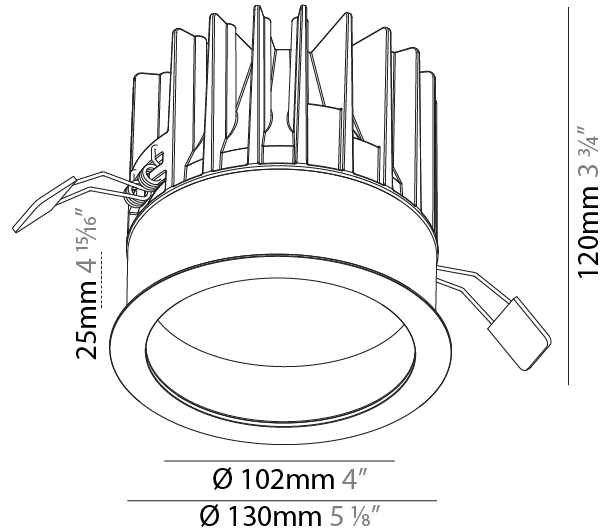

GENERAL

Series: Oiko
Subseries: Oiko Comfort
Brand: Prolight
Division: Architectural
Mounting Type: Recessed
Mounting Location: Ceiling
Subcategory: Downlight

PHYSICAL

Shape: Round
Diameter (mm): 130
Diameter (in): 5 1/8
Height (mm): 120
Height (in): 4 3/4
Ceiling Thickness (mm): 10 / 12.5 / 15
Ceiling Thickness (in): 3/8 or 1/2 or 9/16
Min. Recessing Depth (mm): 130
Min. Recessing Depth (in): 5 1/8
Light Distribution: Downlight
Weight (kg): 0.82
Weight (lbs): 1.81
Fixture Finish: SSR / BKV / CWI / CRY / HAB / UFT / ITA / RUA / FTG / MYG / LOD / PUS / FRO / FUP / KIA / POP / BLS / SPG / MEY / GOH / GUM / CHC / COM / ABZ / JAG / OBR / MOS / ROR
Fixture Material: Aluminum Die Cast
Cut-out Measurements: D. - 130mm / 5 1/8"

ELECTRICAL

Lamp Type: LED (Zhaga Standard)
Input Wattage (W): 28.6
Total Output Wattage (W): 26
Dimming: Tri-Mode (Non-Dimming and Phase Dimming (120Vac only) and 0-10V Dimming)
Driver Included: No
Driver Location: Recessed Housing
Driver Type: Constant Current - Universal
Housing: See components
Input Voltage (V): 120 - 277
Constant Current (MA): 700

LED

Number of LEDs: 1
Color Temperature (°K): 2700 / 3000 / 3500 / 4000
Max. Delivered Lumen (lm): 2282 / 2340 / 2436 / 2486
Nominal Lumen (lm): 3210 / 3290 / 34459 / 3530
CRI: >90 CRI
Lamp Life (hrs): 50000

OPTICAL

Reflector°: 12 / 24 / 40

RATINGS AND CERTIFICATIONS

Certified By: Certified for North American Standards
IP rating: IP20