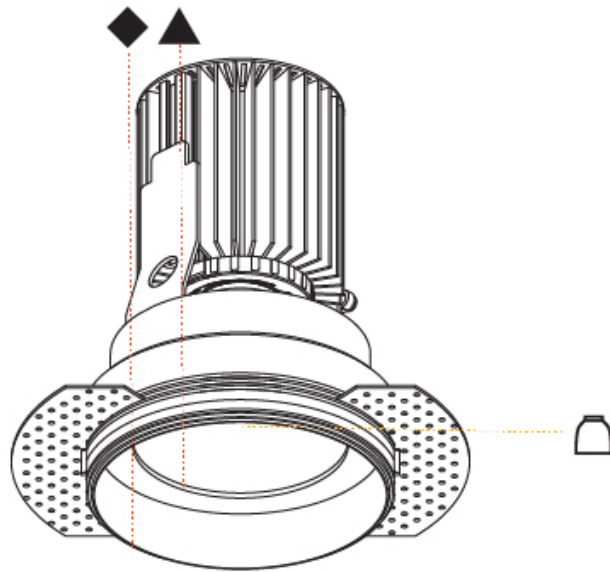

OIKO STANDARD TRIMLESS

A35431-

PROJECT _____

TYPE _____

SPECIFIER _____

QUANTITY _____

DATE _____

A