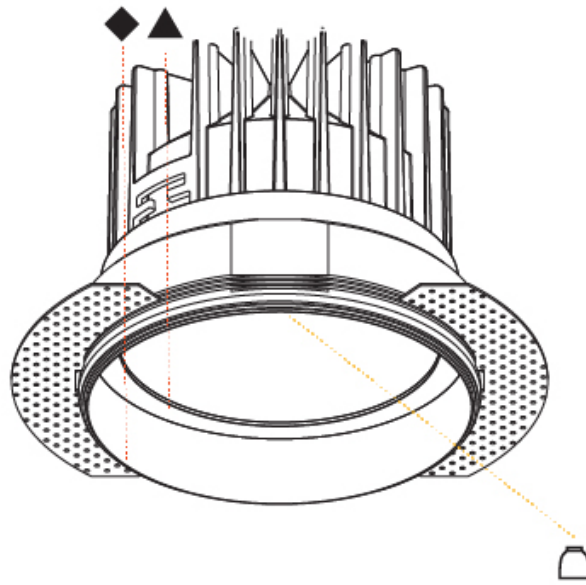

160mm
6 5/16"

172mm
6 3/4"

10 | 12 1/2 | 15
3/16" | 1/2" | 9/16"

OIKO STANDARD TRIMLESS

A35436-

PROJECT	_____
TYPE	_____
SPECIFIER	_____
QUANTITY	_____
DATE	_____

A

OIKO STANDARD RECESSED