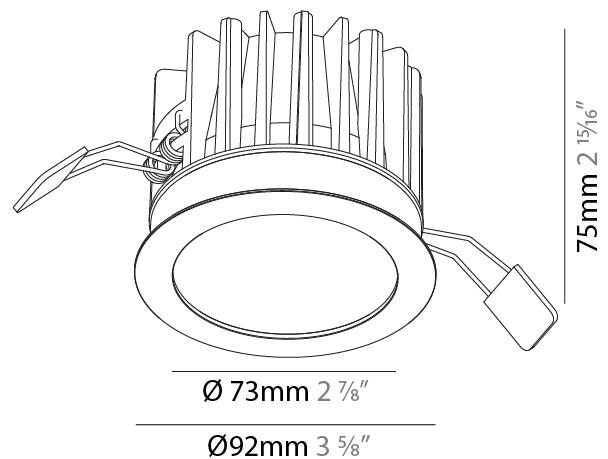

GENERAL

Series: Oiko
Subseries: Oiko Standard
Brand: Prolicht
Division: Architectural
Mounting Type: Recessed
Mounting Location: Ceiling
Subcategory: Downlight

PHYSICAL

Shape: Round
Diameter (mm): 98
Diameter (in): 3 7/8
Height (mm): 75
Height (in): 2 15/16
Ceiling Thickness (mm): 10 / 12.5 / 15
Ceiling Thickness (in): 3/8 or 1/2 or 9/16
Min. Recessing Depth (mm): 90
Min. Recessing Depth (in): 3 9/16
Light Distribution: Downlight
Weight (kg): 0.357
Weight (lbs): 0.79
Fixture Finish: SSR / BKV / CWI / CRY / HAB / UFT / ITA / RUA / FTG / MYG / LOD / PUS / FRO / FUP / KIA / POP / BLS / SPG / MEY / GOH / GUM / CHC / COM / ABZ / JAG / OBR / MOS / ROR
Fixture Material: Aluminum Die Cast
Cut-out Measurements: Ø 92mm / 3 5/8"

ELECTRICAL

Lamp Type: LED (Zhaga Standard)
Input Wattage (W): 20.9
Total Output Wattage (W): 18.7
Dimming: Tri-Mode (Non-Dimming and Phase Dimming (120Vac only) and 0-10V Dimming)
Driver Included: No
Driver Location: Recessed Housing
Driver Type: Constant Current - Universal
Housing: See components
Input Voltage (V): 120 - 277
Constant Current (MA): 500

LED

Number of LEDs: 1
Color Temperature (°K): 2700 / 3000 / 3500 / 4000
Max. Delivered Lumen (lm): 1630 / 1670 / 1754 / 1790
Nominal Lumen (lm): 2360 / 2420 / 2548 / 2600
CRI: >90 CRI
Lamp Life (hrs): 50000

OPTICAL

Reflector°: 16 / 26 / 34

RATINGS AND CERTIFICATIONS

Certified By: Certified for North American Standards
IP rating: IP20