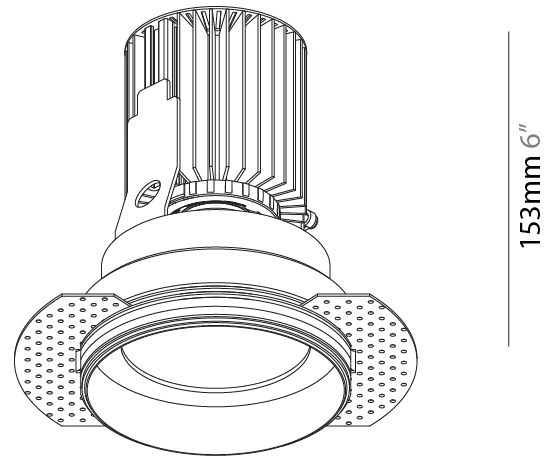

PHYSICAL

Shape: Round
Diameter (mm): 100
Diameter (in): 3 ¹⁵/₁₆
Height (mm): 153
Height (in): 6
Ceiling Thickness (mm): 10 / 12.5 / 15
Ceiling Thickness (in): 3/8 or 1/2 or 9/16
Min. Recessing Depth (mm): 170
Min. Recessing Depth (in): 6 ¹¹/₁₆
Light Distribution: Downlight
Weight (kg): 0.6
Weight (lbs): 1.322
Fixture Finish: SSR / BKV / CWI / CRY / HAB / UFT / ITA / RUA / FTG / MYG / LOD / PUS / FRO / FUP / KIA / POP / BLS / SPG / MEY / GOH / GUM / CHC / COM / ABZ / JAG / OBR / MOS / ROR
Fixture Material: Aluminum Die Cast
Cut-out Measurements: 111mm / 4 3/8" Diameter
Upon Request: Unique Sizes Unique Ceiling Thickness

ELECTRICAL

Lamp Type: LED (Zhaga Standard)
Input Wattage (W): 20.9
Total Output Wattage (W): 18.7
Dimming: Tri-Mode (Non-Dimming and Phase Dimming (120Vac only) and 0-10V Dimming)
Driver Included: No
Driver Location: Recessed Housing
Driver Type: Constant Current - Universal
Driver Class: Class 2
Housing: See components
Input Voltage (V): 120 - 277
Constant Current (MA): 500

LED

Color Temperature (°K): 2700 / 3000 / 3500 / 4000
Max. Delivered Lumen (lm): 1630 / 1670 / 1754 / 1790
CRI: >90 CRI
Lamp Life (hrs): 50000
Upon Request: Special Color Temperature RGB-W Tunable White Special LED

OPTICAL

Reflector: 18 / 26 / 40

RATINGS AND CERTIFICATIONS

Certified By: Certified for North American Standards
IP rating: IP20

Ø 100mm 3 ¹⁵/₁₆"
Ø 155mm 6 ¹/₈"